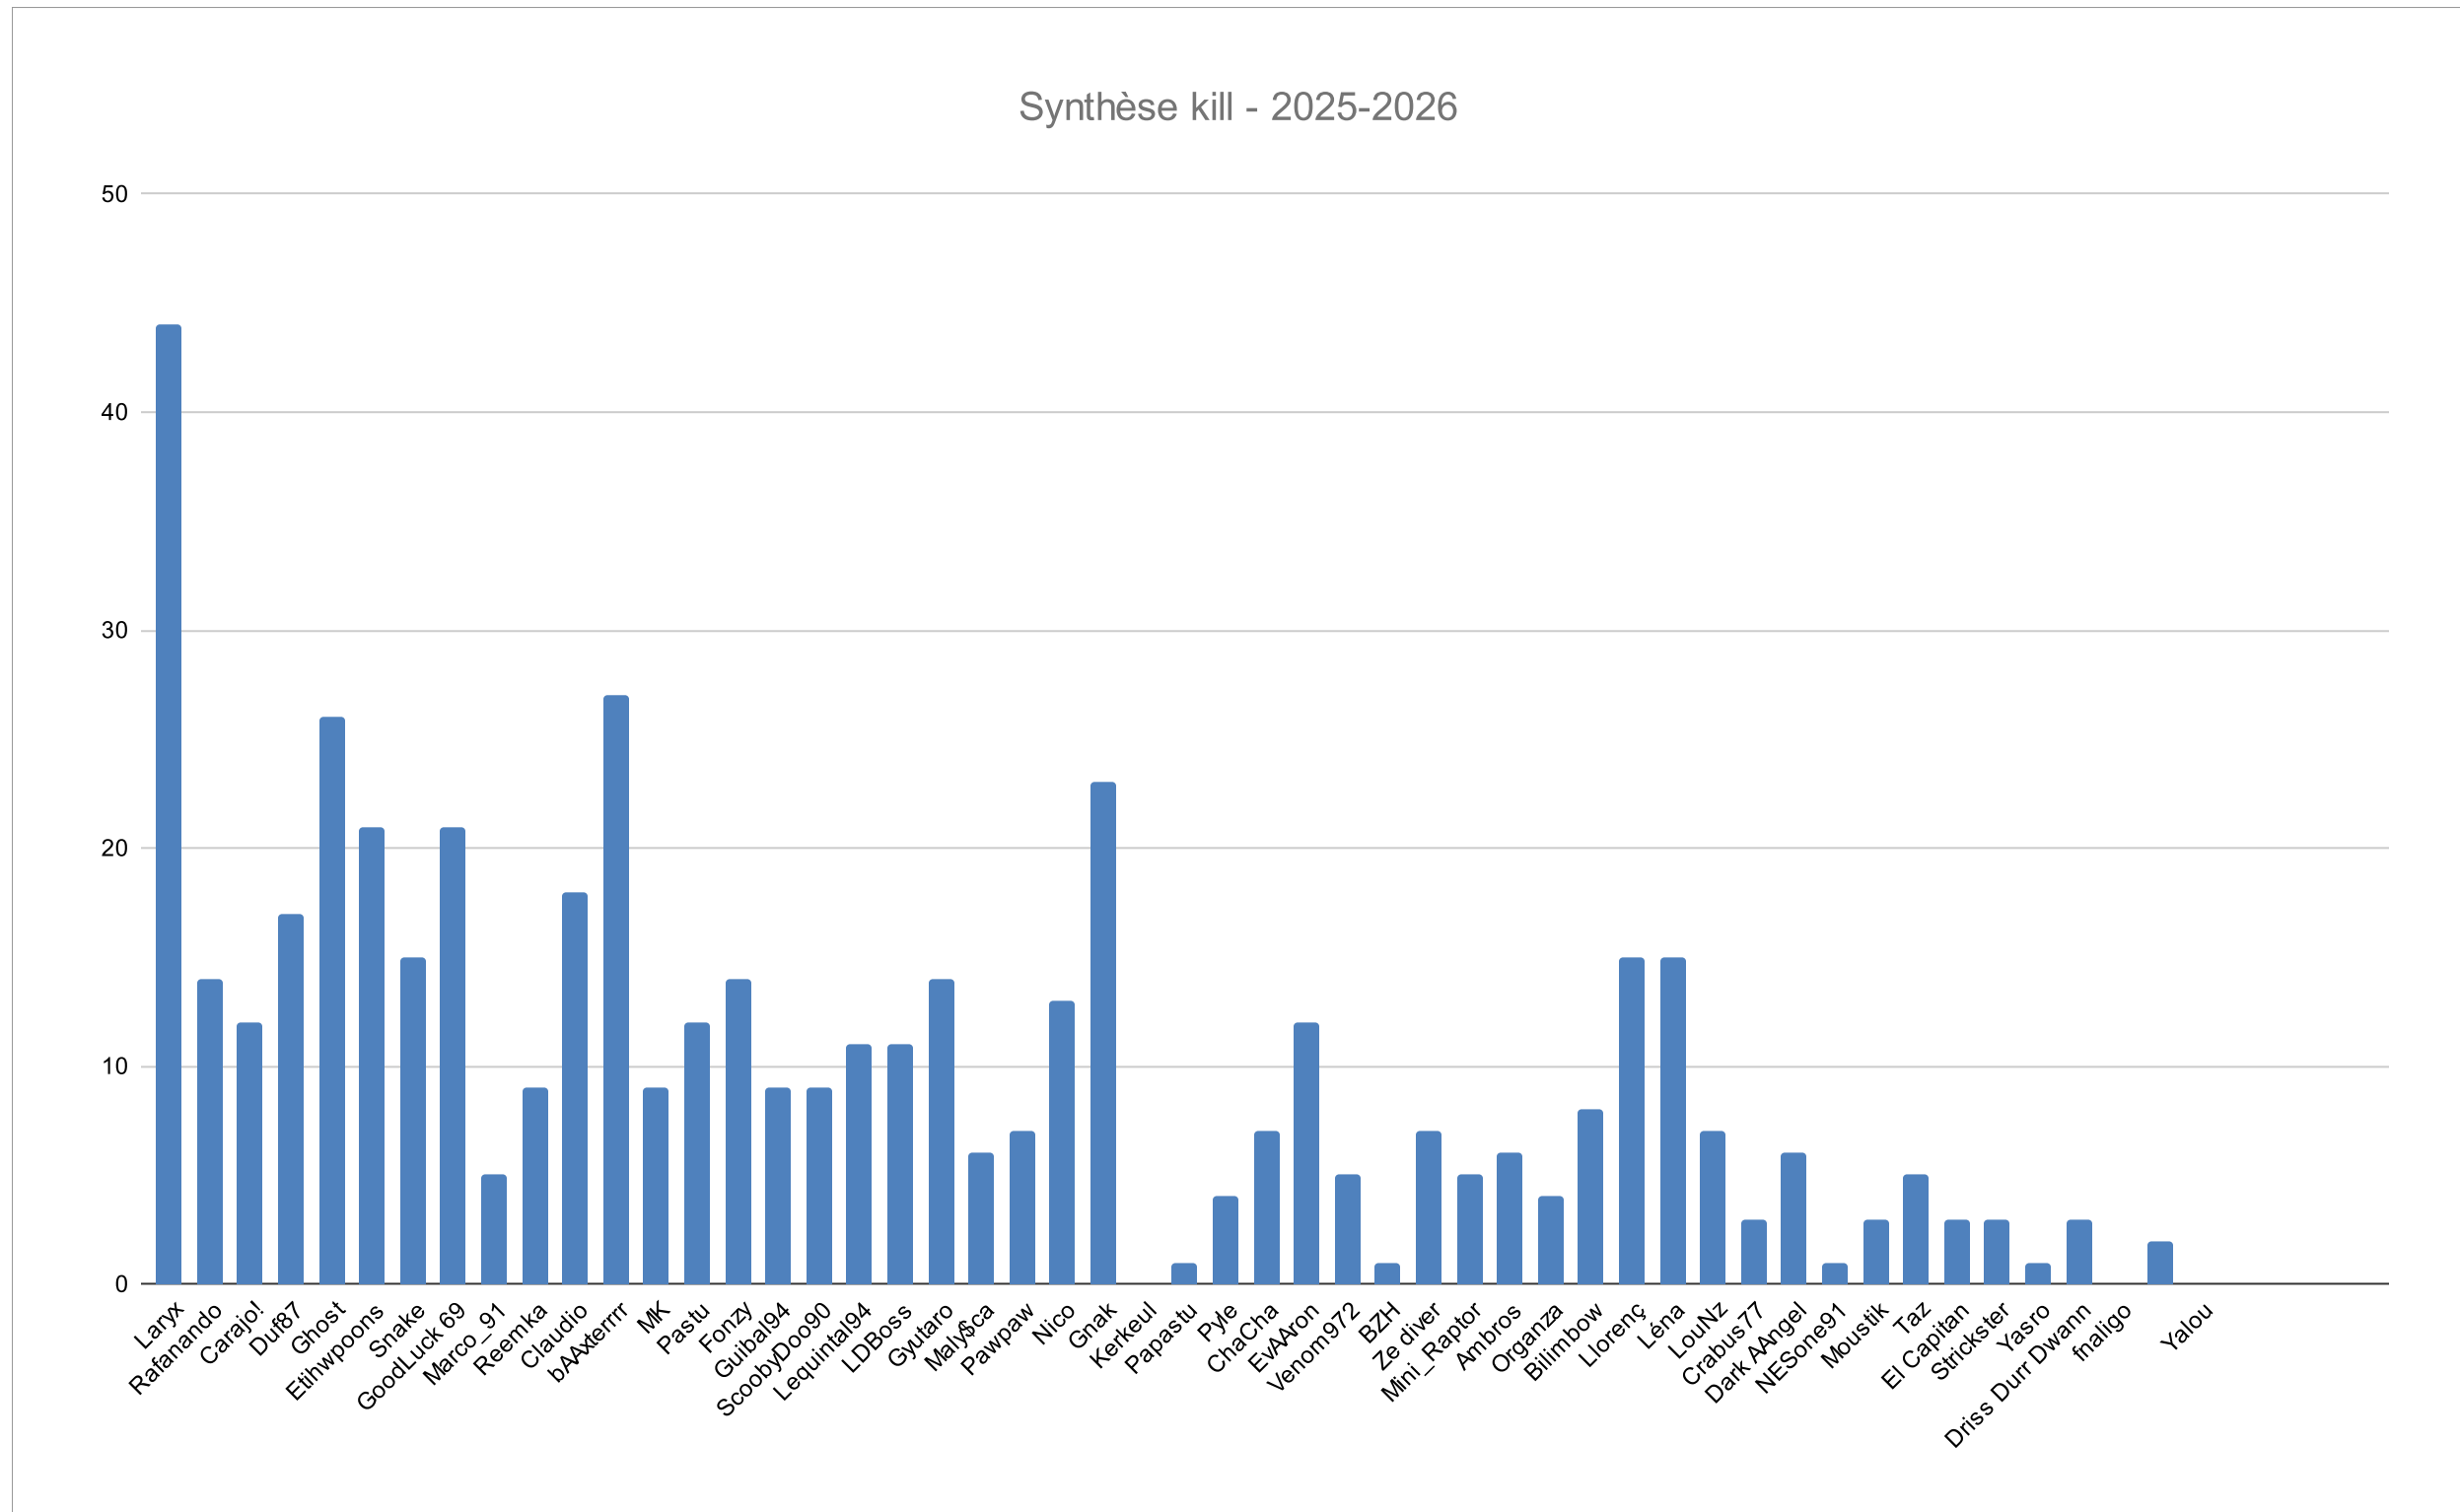

Classement/Nb re de joueurs	17	18	19	20	21	22	23	24	25	26	27	28	29	30	31	32	33	34	35	36	37	38	39	40	41	42	43	44	45	46	47	48
1	300	300	300	300	300	300	300	300	350	350	350	350	350	350	350	350	400	400	400	400	400	400	400	400	450	450	450	450	450	450	450	450
2	250	250	250	250	250	250	250	250	290	290	290	290	290	290	290	290	330	330	330	330	330	330	330	330	380	380	380	380	380	380	380	380
3	210	210	210	210	210	210	210	210	240	240	240	240	240	240	240	240	270	270	270	270	270	270	270	270	320	320	320	320	320	320	320	320
4	175	175	175	175	175	175	175	175	200	200	200	200	200	200	200	200	220	220	220	220	220	220	220	220	270	270	270	270	270	270	270	270
5	150	150	150	150	150	150	150	150	170	170	170	170	170	170	170	170	190	190	190	190	190	190	190	190	230	230	230	230	230	230	230	230
6	135	135	135	135	135	135	135	135	155	155	155	155	155	155	155	155	175	175	175	175	175	175	175	175	210	210	210	210	210	210	210	210
7	120	120	120	120	120	120	120	120	140	140	140	140	140	140	140	140	160	160	160	160	160	160	160	160	190	190	190	190	190	190	190	190
8	110	110	110	110	110	110	110	110	130	130	130	130	130	130	130	130	150	150	150	150	150	150	150	150	175	175	175	175	175	175	175	175
9 (table finale)	100	100	100	100	100	100	100	100	120	120	120	120	120	120	120	120	140	140	140	140	140	140	140	140	160	160	160	160	160	160	160	160
10	70	70	70	70	70	70	70	70	90	90	90	90	90	90	90	90	110	110	110	110	110	110	110	110	130	130	130	130	130	130	130	130
11	60	60	60	60	60	60	65	65	80	80	85	85	85	85	85	85	105	105	105	105	105	105	105	105	125	125	125	125	125	125	125	125
12	50	50	50	50	50	55	60	60	70	75	80	80	80	80	80	80	100	100	100	100	100	100	100	100	120	120	120	120	120	120	120	120
13	40	40	40	40	45	50	55	55	65	70	75	75	75	75	75	75	95	95	95	95	95	95	95	95	115	115	115	115	115	115	115	115
14	30	30	30	35	40	45	50	50	60	65	70	70	70	70	70	70	90	90	90	90	90	90	90	90	110	110	110	110	110	110	110	110
15	20	20	25	30	35	40	45	45	55	60	65	65	65	65	65	65	85	85	85	85	85	85	85	85	105	105	105	105	105	105	105	105
16	10	15	20	25	30	35	40	40	50	55	60	60	60	60	60	60	80	80	80	80	80	80	80	80	100	100	100	100	100	100	100	100
17	5	5	10	15	15	20	25	25	30	35	40	40	40	40	40	40	55	55	55	55	55	55	55	55	70	70	70	70	70	70	70	70
18		5	7	11	12	17	21	22	26	31	36	36	37	37	37	37	51	52	52	52	52	52	52	52	67	67	67	67	67	67	67	67
19			5	8	9	14	17	19	23	27	32	32	34	34	34	34	47	49	49	49	49	49	49	49	64	64	64	64	64	64	64	64
20				5	7	11	14	16	20	23	28	29	31	31	31	31	44	46	46	46	46	46	46	46	61	61	61	61	61	61	61	61
21					5	8	11	13	17	20	24	26	28	28	28	28	41	43	43	43	43	43	43	43	58	58	58	58	58	58	58	59
22						5	8	10	14	17	20	23	25	25	25	25	38	40	40	40	40	40	40	40	55	55	55	55	55	55	55	57
23							5	7	11	14	17	20	22	22	22	23	35	37	37	37	37	37	37	37	39	52	52	52	52	52	53	55
24								5	8	11	14	17	19	19	19	21	32	34	34	34	34	34	34	35	37	49	49	49	49	49	51	53
25									5	8	11	14	16	16	17	19	29	31	31	31	31	31	31	33	35	46	46	46	46	47	49	51
26										5	8	11	13	13	15	17	26	28	28	28	28	29	31	33	43	43	43	43	43	45	47	49
27											5	8	10	11	13	15	23	25	25	25	25	27	29	31	40	40	40	40	41	43	45	47
28												5	7	9	11	13	20	22	22	22	23	25	27	29	37	37	37	37	39	41	43	45
29													5	7	9	11	17	19	19	19	21	23	25	27	34	34	34	35	37	39	41	43
30														5	7	9	14	16	16	17	19	21	23	25	31	31	31	33	35	37	39	41
31															5	7	11	13	13	15	17	19	21	23	28	28	29	31	33	35	37	39
32																5	8	10	11	13	15	17	19	21	25	25	27	29	31	33	35	37