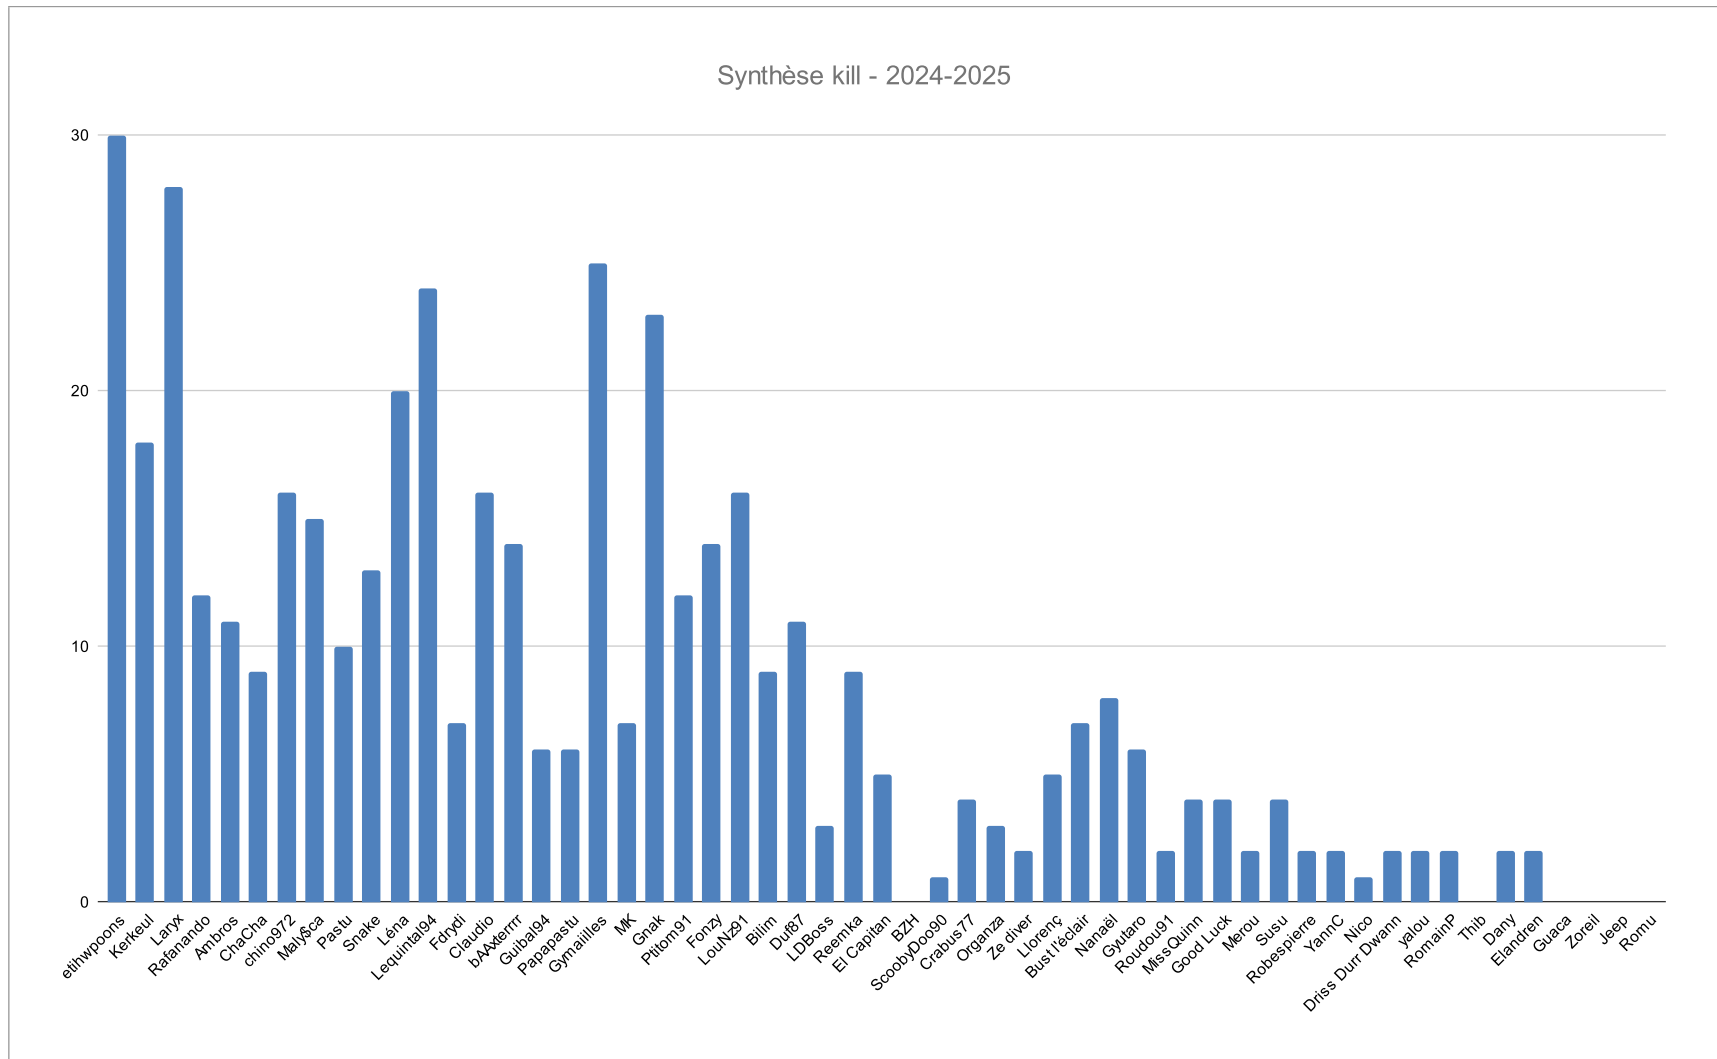

Classement/Nbre de joueurs	17	18	19	20	21	22	23	24	25	26	27	28	29	30	31	32	33	34	35	36	37	38	39	40	41	42	43	44	45	46	47	48
1	300	300	300	300	300	300	300	300	350	350	350	350	350	350	350	350	400	400	400	400	400	400	400	400	450	450	450	450	450	450	450	450
2	250	250	250	250	250	250	250	250	290	290	290	290	290	290	290	290	330	330	330	330	330	330	330	330	380	380	380	380	380	380	380	380
3	210	210	210	210	210	210	210	210	240	240	240	240	240	240	240	240	270	270	270	270	270	270	270	270	320	320	320	320	320	320	320	320
4	175	175	175	175	175	175	175	175	200	200	200	200	200	200	200	200	220	220	220	220	220	220	220	220	270	270	270	270	270	270	270	270
5	150	150	150	150	150	150	150	150	170	170	170	170	170	170	170	170	190	190	190	190	190	190	190	190	230	230	230	230	230	230	230	230
6	135	135	135	135	135	135	135	135	155	155	155	155	155	155	155	155	175	175	175	175	175	175	175	175	210	210	210	210	210	210	210	210
7	120	120	120	120	120	120	120	120	140	140	140	140	140	140	140	140	160	160	160	160	160	160	160	160	190	190	190	190	190	190	190	190
8	110	110	110	110	110	110	110	110	130	130	130	130	130	130	130	130	150	150	150	150	150	150	150	150	175	175	175	175	175	175	175	175
9 (table finale)	100	100	100	100	100	100	100	100	120	120	120	120	120	120	120	120	140	140	140	140	140	140	140	140	160	160	160	160	160	160	160	160
10	70	70	70	70	70	70	70	70	90	90	90	90	90	90	90	90	110	110	110	110	110	110	110	110	130	130	130	130	130	130	130	130
11	60	60	60	60	60	60	65	65	80	80	85	85	85	85	85	85	105	105	105	105	105	105	105	105	125	125	125	125	125	125	125	125
12	50	50	50	50	50	55	60	60	70	75	80	80	80	80	80	80	100	100	100	100	100	100	100	100	120	120	120	120	120	120	120	120
13	40	40	40	40	45	50	55	55	65	70	75	75	75	75	75	75	95	95	95	95	95	95	95	95	115	115	115	115	115	115	115	115
14	30	30	30	35	40	45	50	50	60	65	70	70	70	70	70	70	90	90	90	90	90	90	90	90	110	110	110	110	110	110	110	110
15	20	20	25	30	35	40	45	45	55	60	65	65	65	65	65	65	85	85	85	85	85	85	85	85	105	105	105	105	105	105	105	105
16	10	15	20	25	30	35	40	40	50	55	60	60	60	60	60	60	80	80	80	80	80	80	80	80	100	100	100	100	100	100	100	100
17	5	5	10	15	15	20	25	25	30	35	40	40	40	40	40	40	55	55	55	55	55	55	55	55	70	70	70	70	70	70	70	70
18		5	7	11	12	17	21	22	26	31	36	36	37	37	37	37	51	52	52	52	52	52	52	52	67	67	67	67	67	67	67	67
19			5	8	9	14	17	19	23	27	32	32	34	34	34	34	47	49	49	49	49	49	49	49	64	64	64	64	64	64	64	64
20				5	7	11	14	16	20	23	28	29	31	31	31	31	44	46	46	46	46	46	46	46	61	61	61	61	61	61	61	61
21					5	8	11	13	17	20	24	26	28	28	28	28	41	43	43	43	43	43	43	43	58	58	58	58	58	58	58	59
22						5	8	10	14	17	20	23	25	25	25	25	38	40	40	40	40	40	40	41	55	55	55	55	55	55	55	57
23							5	7	11	14	17	20	22	22	22	23	35	37	37	37	37	37	37	39	52	52	52	52	52	52	53	55
24								5	8	11	14	17	19	19	19	21	32	34	34	34	34	34	34	35	49	49	49	49	49	49	49	51
25									5	8	11	14	16	16	17	19	29	31	31	31	31	31	31	33	46	46	46	46	46	46	47	49
26										5	8	11	13	13	15	17	26	28	28	28	28	29	31	33	43	43	43	43	43	43	45	47
27											5	8	10	11	13	15	23	25	25	25	25	27	29	31	40	40	40	40	41	43	45	47
28												5	7	9	11	13	20	22	22	22	23	25	27	29	37	37	37	37	39	41	43	45
29													5	7	9	11	17	19	19	19	21	23	25	27	34	34	34	35	37	39	41	43
30														5	7	9	14	16	16	17	19	21	23	25	31	31	31	33	35	37	39	41
31															5	7	11	13	13	15	17	19	21	23	28	28	29	31	33	35	37	39
32																5	8	10	11	13	15	17	19	21	25	25	27	29	31	33	35	37
33																	5	7	9	11	13	15	17	19	22	23	25	27	29	31	33	35